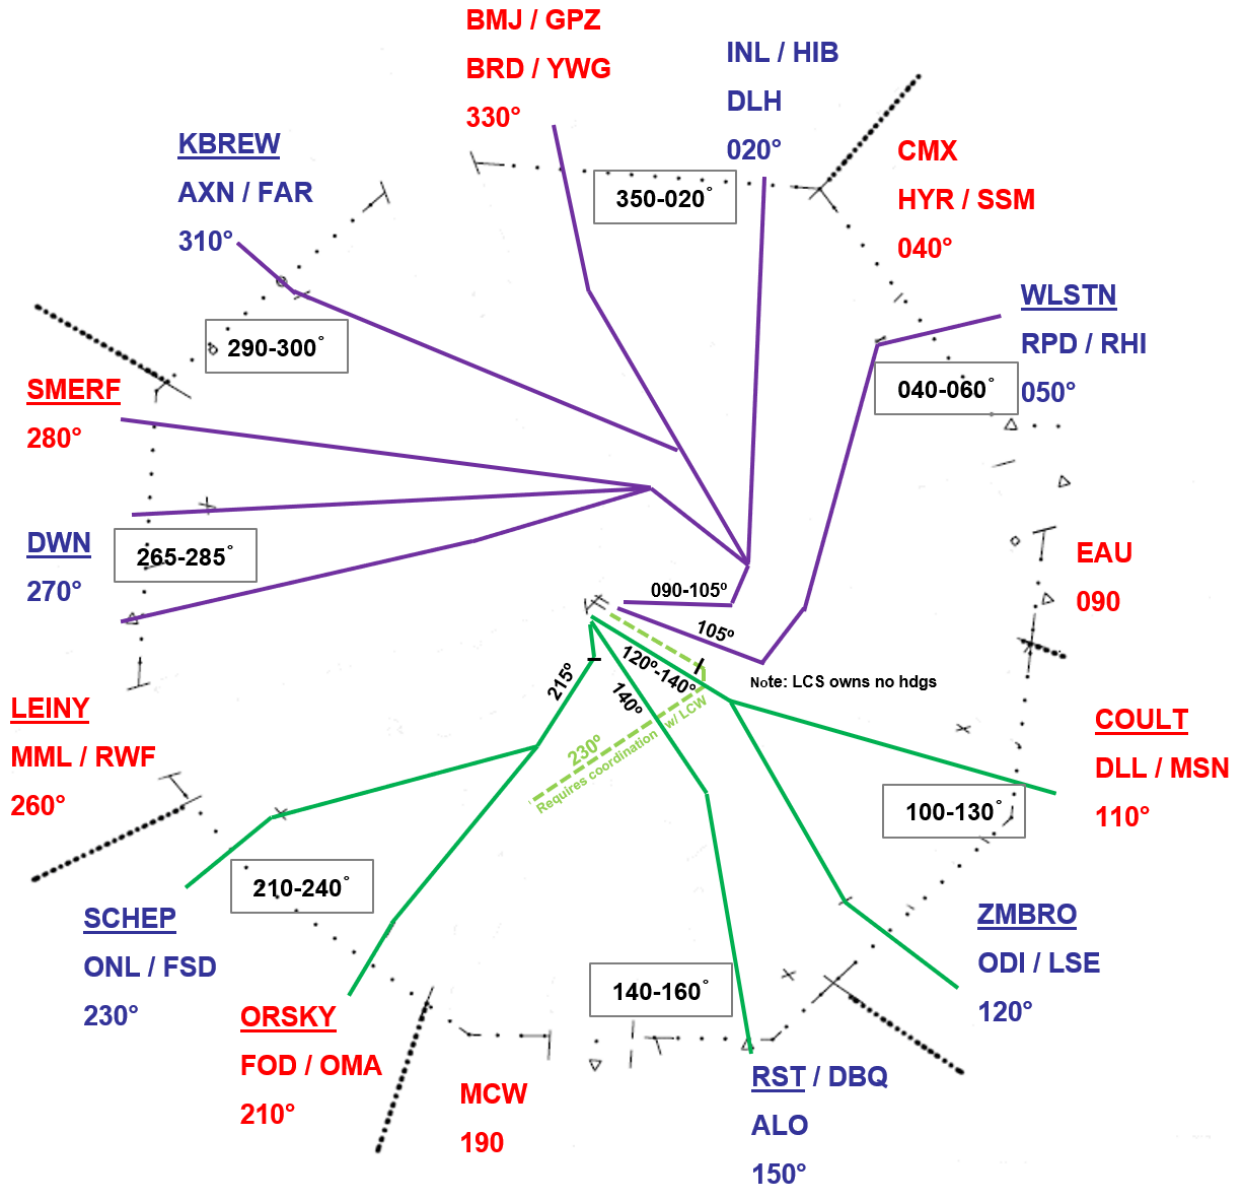

MSP Tower Departure Headings

Runway 12

Runway 12-17

Runway 30-17