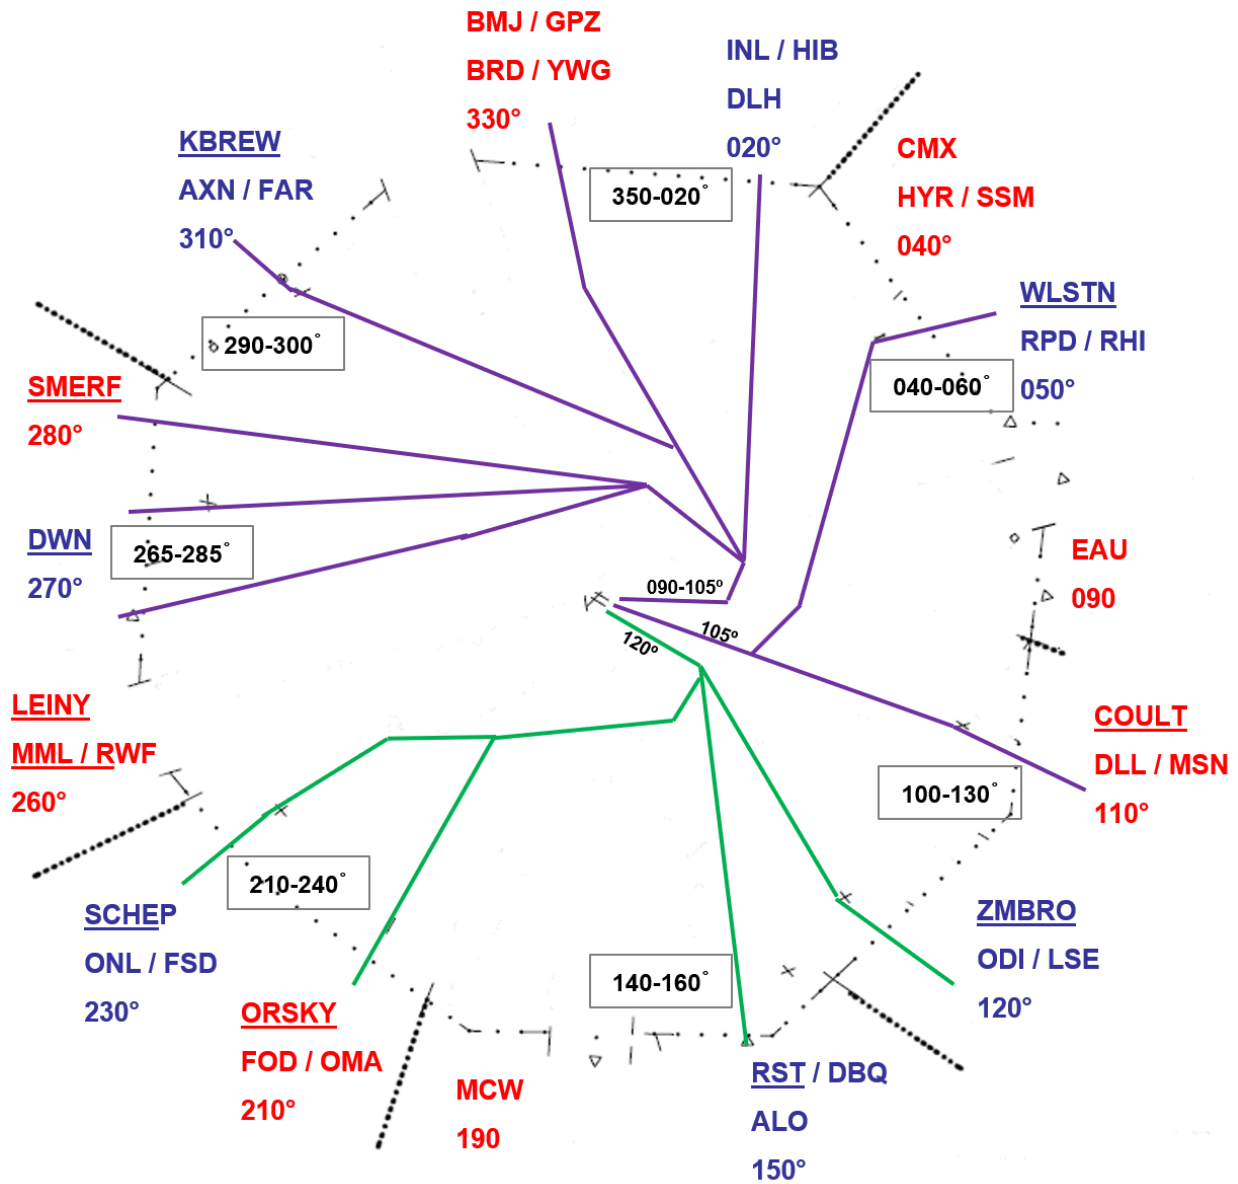

MSP Tower Departure Headings

Runway 12

Runway 12-17

Runway 30-17