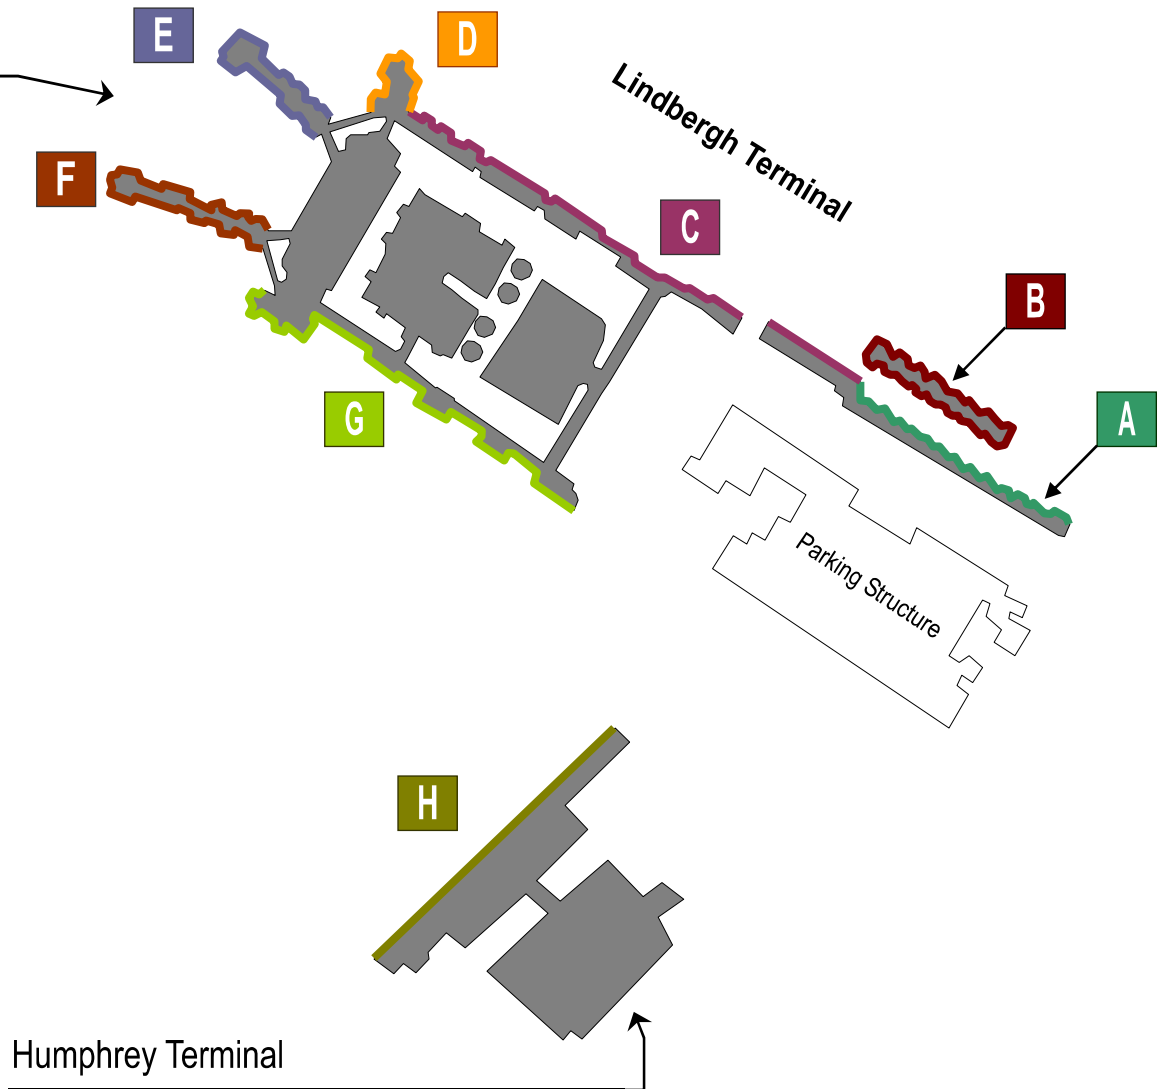

Lindbergh Terminal

Gate	Airline
A1 – A14	MES Mesaba FLG Flagship
B1 – B16	MES Mesaba FLG Flagship
C1 – C27	NWA Northwest FLG Flagship MES Mesaba AWE Cactus ASH Air Shuttle CPZ Compass
D1 – D6	NWA Northwest CPZ Compass
E1 – E16	ASH Air Shuttle ASA Alaska TCF Mercury UAL United AWI Air Wisconsin JZA Jazz ACA Air Canada AAL American CAA Candler Air SKW Skywest COM Comair QXE Horizon FFT Frontier AMT AmTran LOF Waterski USA US Air DAL Delta EGL Eagle
F1 – F16	NWA Northwest CPZ Compass
G1 – G22	NWA Northwest CPZ Compass MES Mesaba KLM KLM

Humphrey Terminal

Gate	Airline
H1 – H8	ICE Ice Air SCX Sun Country SYZ Skyway Ex CCP Champion SKW Skywest TRS Citrus MEP Midex